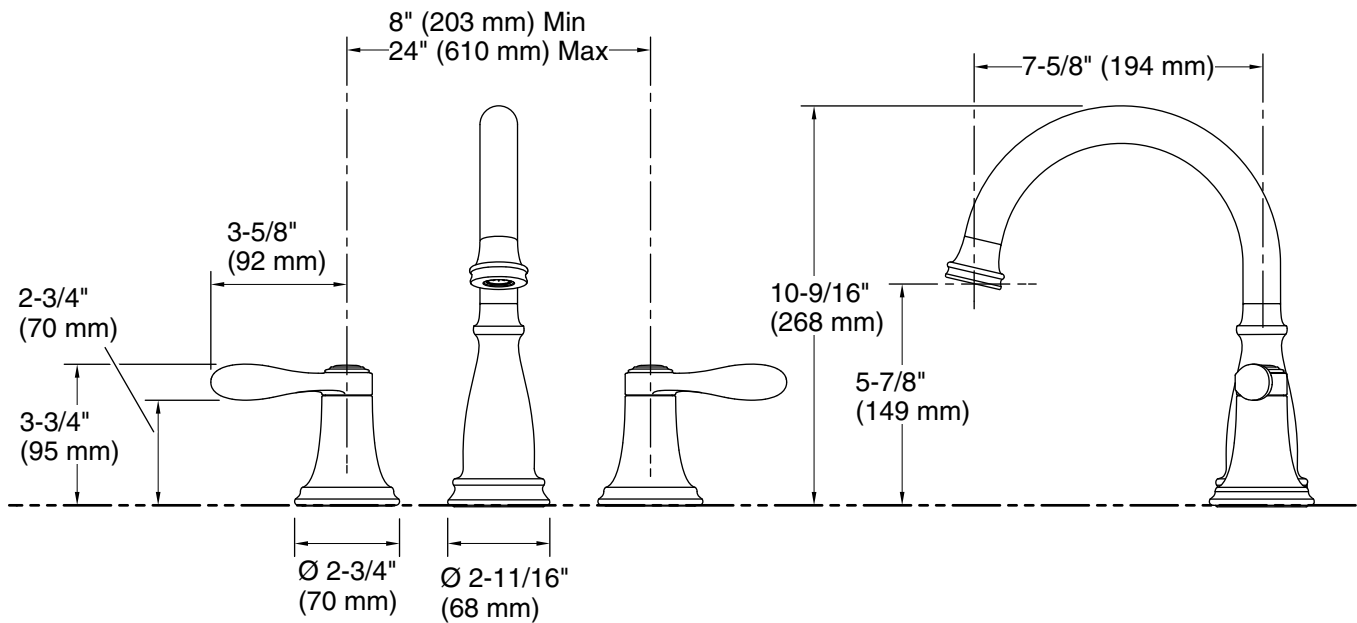

## Features

- Two-handle bath faucet trim
- 7-1/2" (191 mm) gooseneck nondiverter spout with slip-fit connection
- Coordinates with other products in the Bellera collection

## Technical Information

All product dimensions are nominal.

Drain included: No